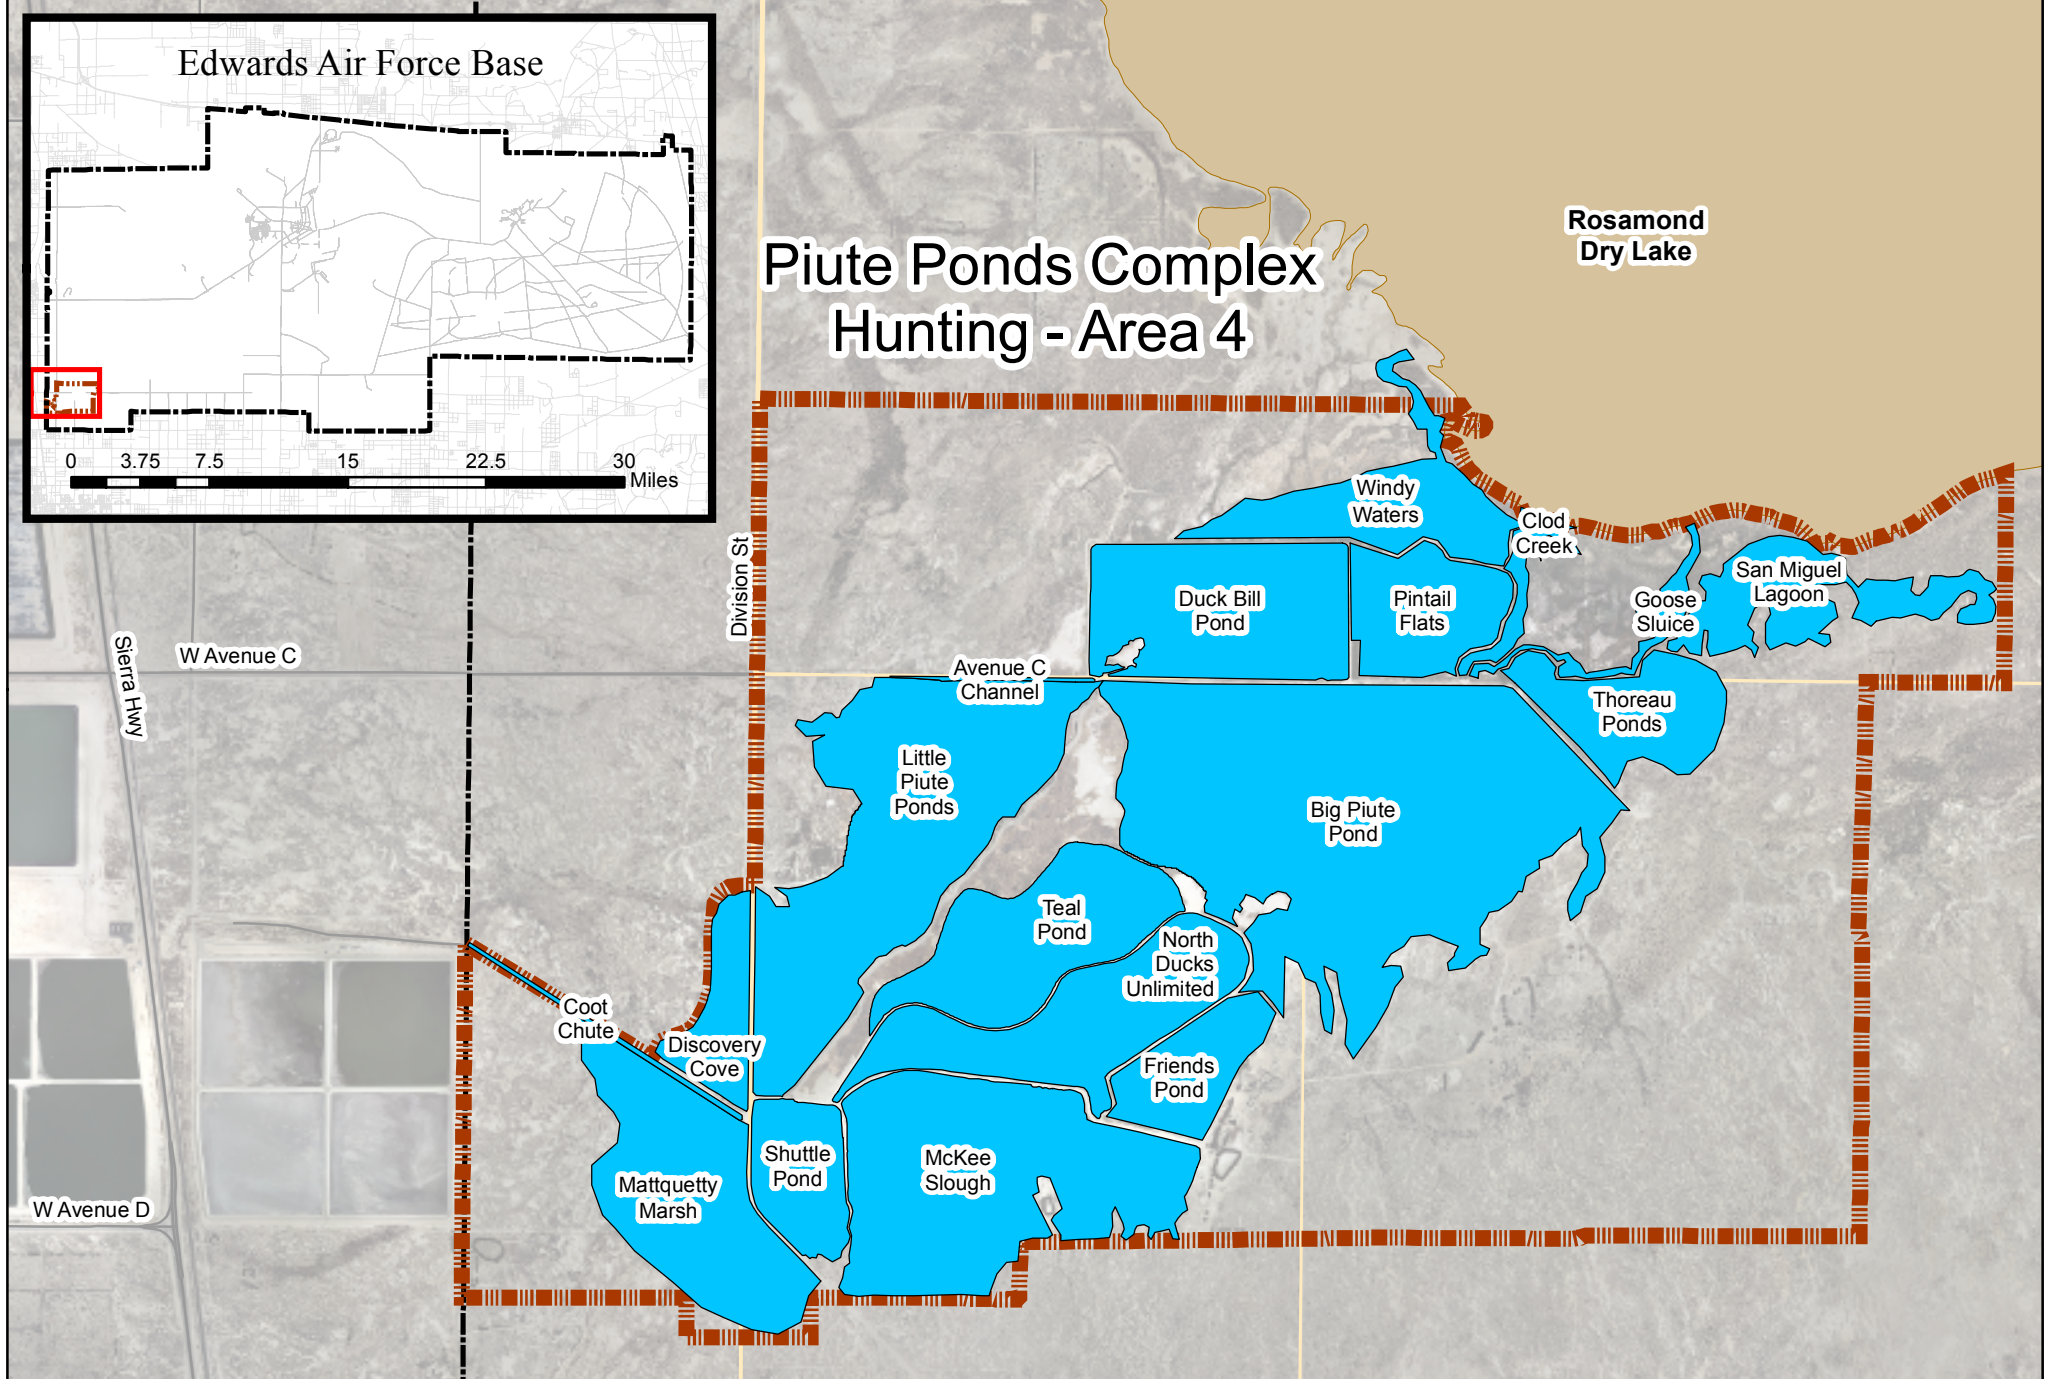

Piute Ponds Complex Hunting - Area 4

Rosamond
Dry Lake

- Hunting - Area 4
- Piute Ponds
- Dry Lake
- Paved Road
- Unpaved Road
- Edwards AFB Boundary

Piute Ponds Complex Hunting - Area 4 Edwards Air Force Base, CA

Path: K:\GIS Projects\EMWRM\GIS Admin\RECREATION\Hunting and Fishing Areas\Revised_Hunting_Zones_2015\MXD\Hunting_Area_4.mxd