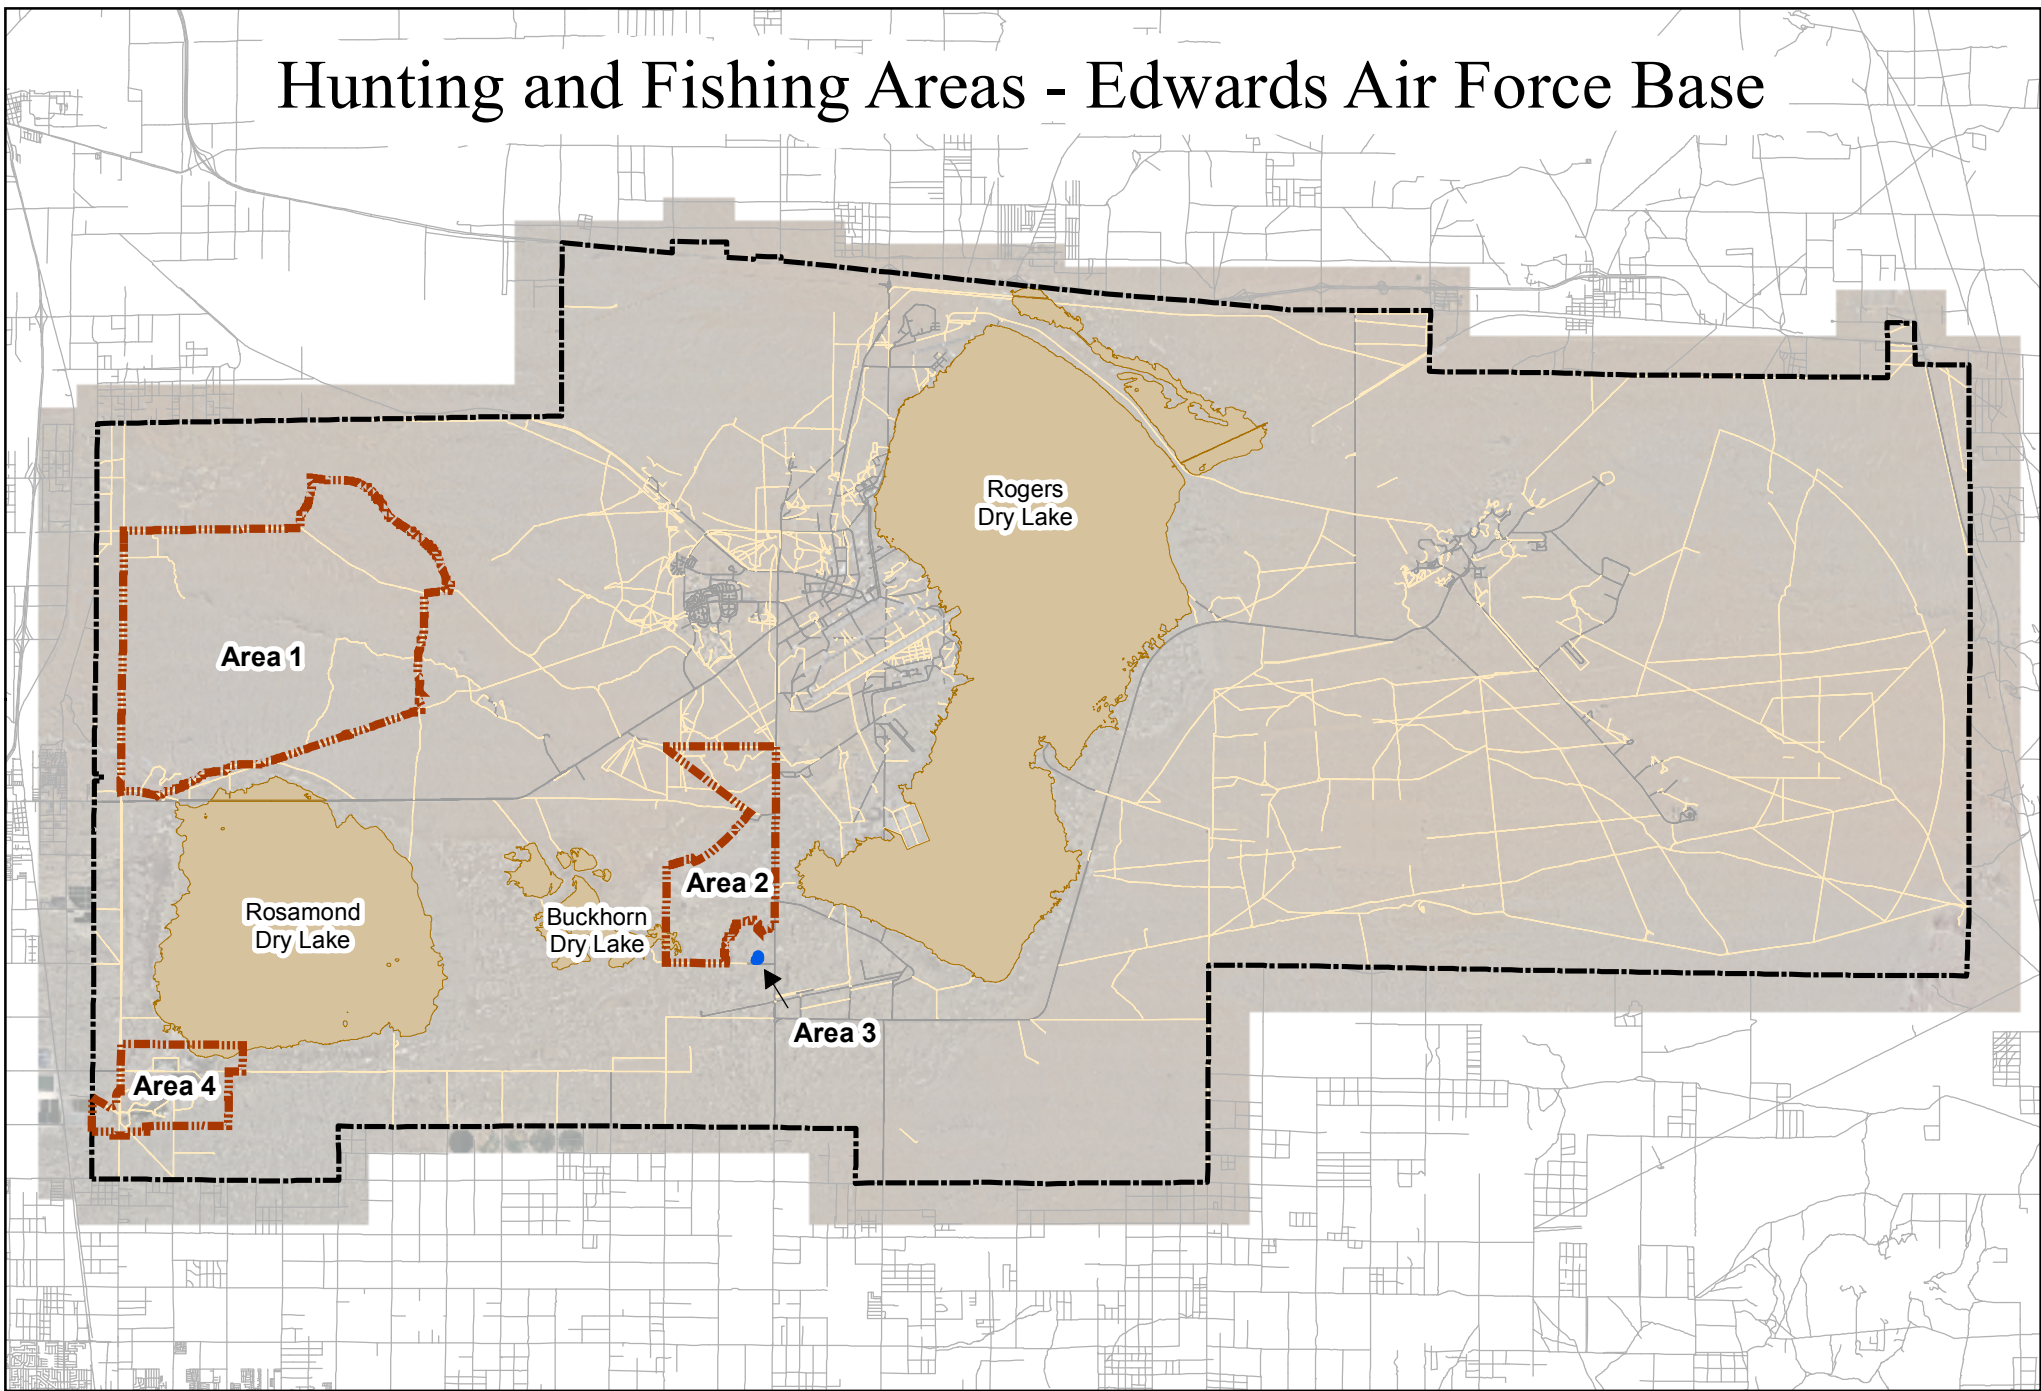

Hunting and Fishing Areas - Edwards Air Force Base

- Hunting Area
- Fishing Area
- Dry Lake
- Paved Road
- Unpaved Road
- Edwards AFB Boundary

Hunting and Fishing Areas Edwards Air Force Base, CA