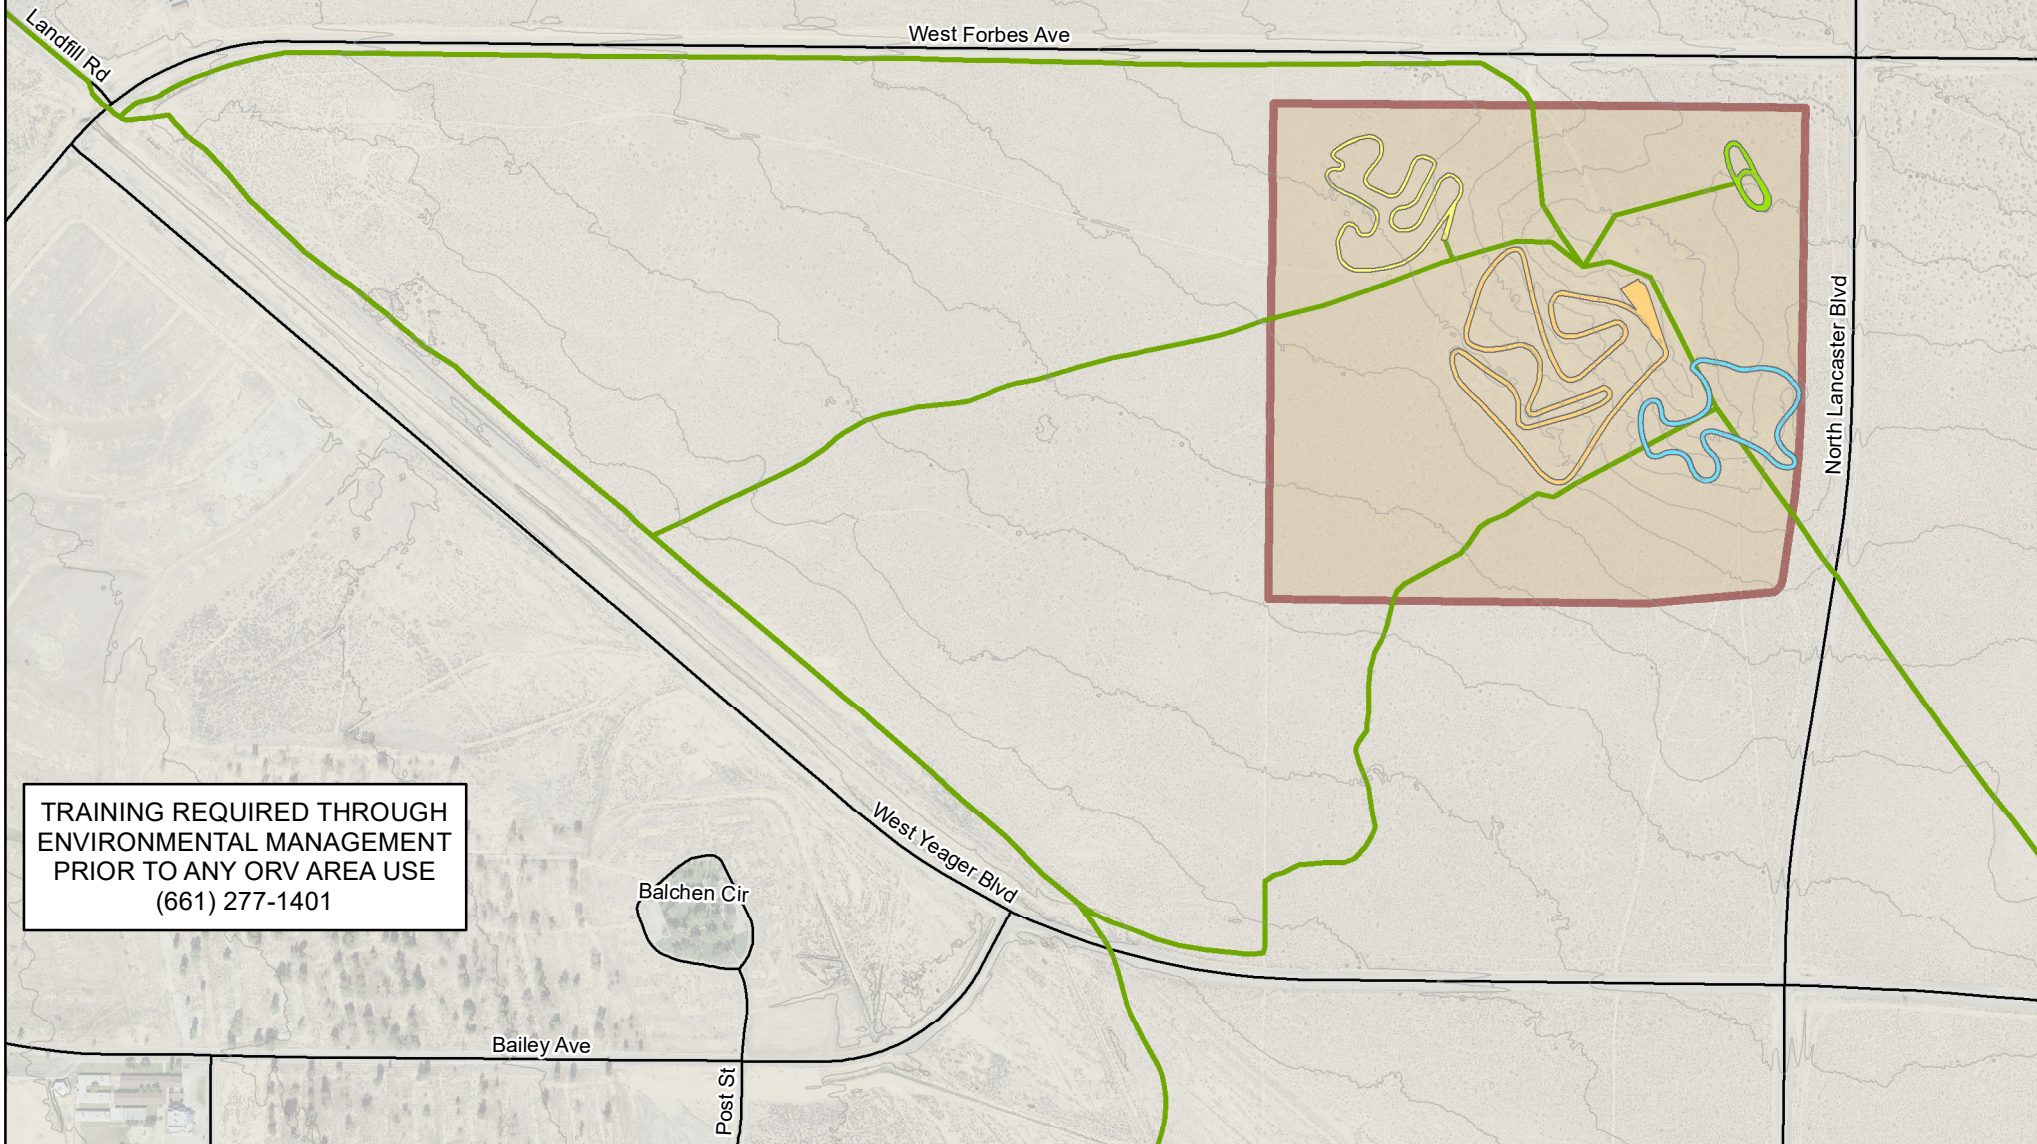

# Edwards Air Force Base ORV Area 1

TRAINING REQUIRED THROUGH ENVIRONMENTAL MANAGEMENT PRIOR TO ANY ORV AREA USE  
(661) 277-1401

- Intermediate Track
- Kids Track
- Main Track
- Oval Track
- Authorized Access Routes
- Recreation Area
- 10 ft Contour
- Road

Path: D:\Telework\_Files\ORV1\ORV\_1\_V2.1.mxd

0      470      940      1,410      1,880  
Feet

Created By: 412 CEG/CEVA  
Date Created: 4/14/2021