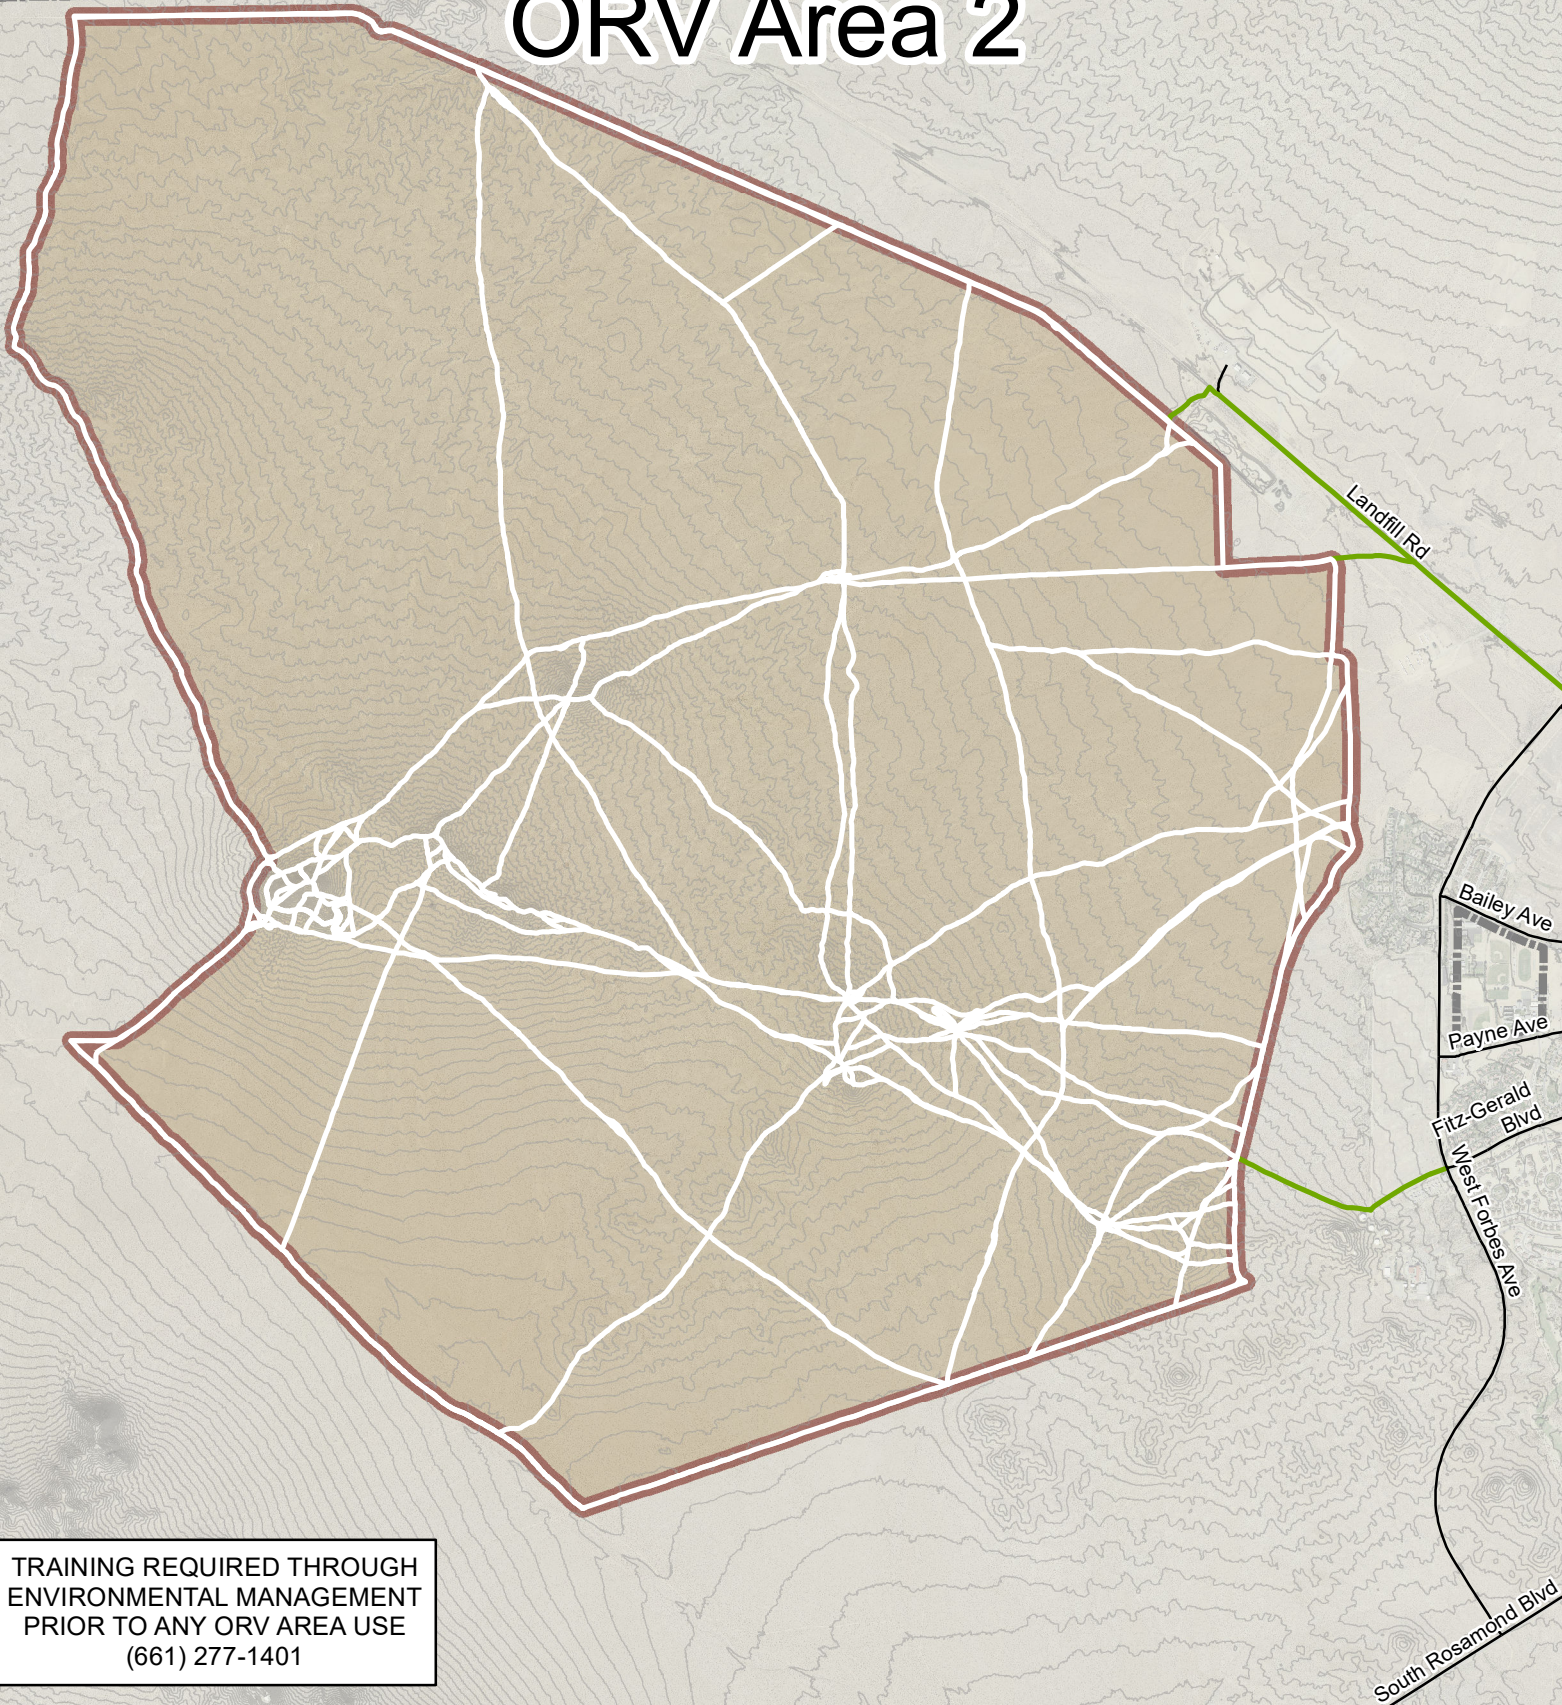

Edwards Air Force Base ORV Area 2

- Authorized Trail/Road
- Authorized Access Routes
- Recreation Area
- Road
- 10 ft Contour Interval
- Edwards AFB Boundary