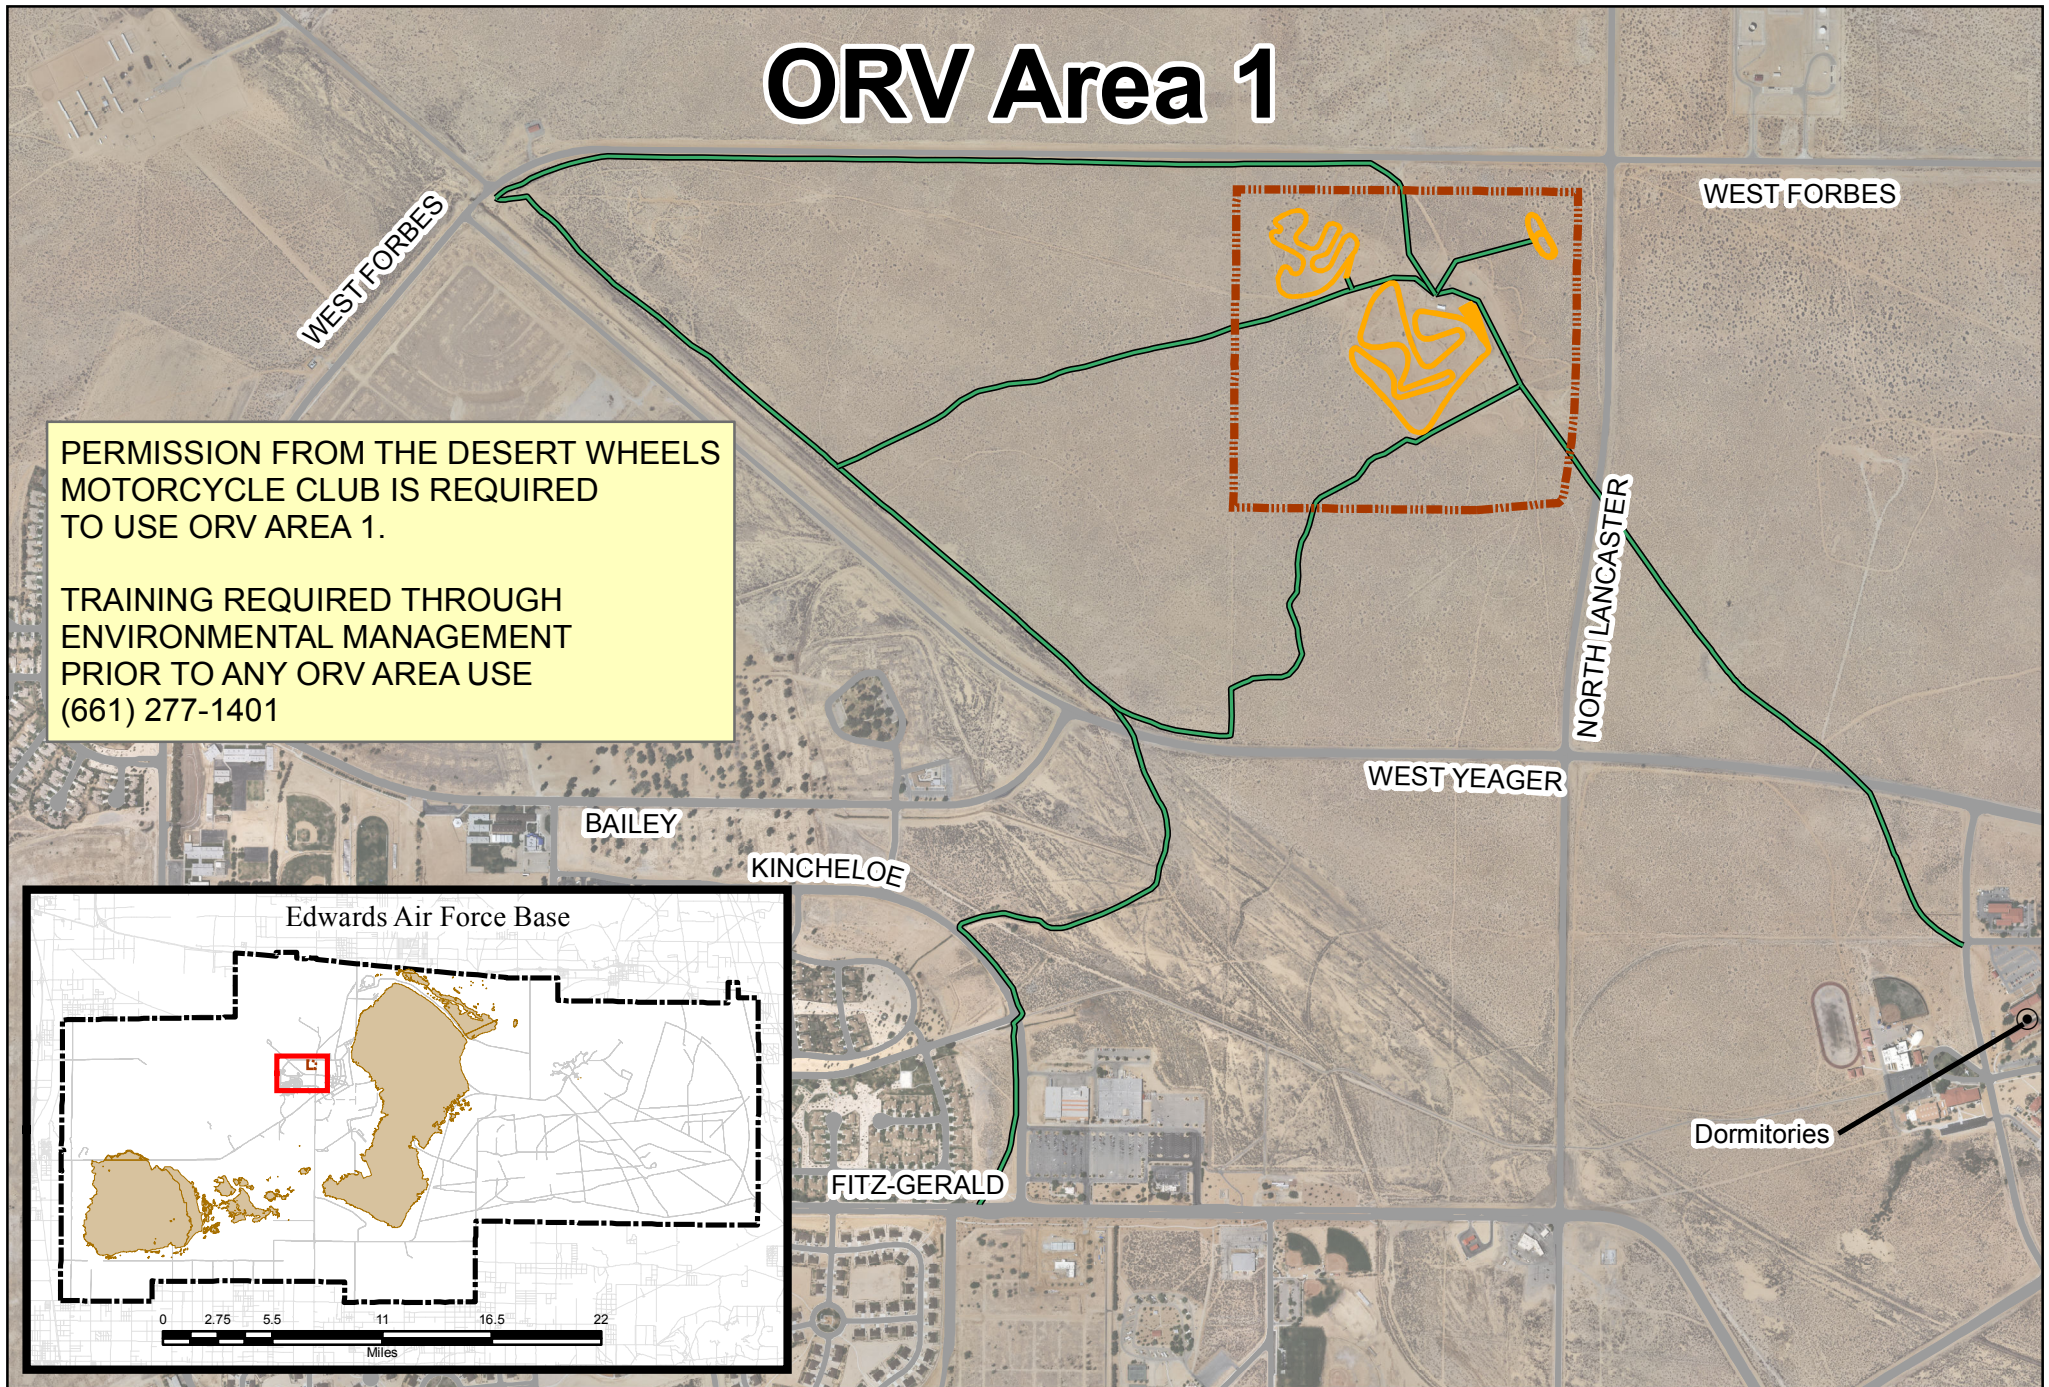

ORV Area 1

PERMISSION FROM THE DESERT WHEELS MOTORCYCLE CLUB IS REQUIRED TO USE ORV AREA 1.

TRAINING REQUIRED THROUGH ENVIRONMENTAL MANAGEMENT PRIOR TO ANY ORV AREA USE
(661) 277-1401

- ORV Area 1
- Recreational Trail
- Authorized Access Route
- Edwards AFB Boundary
- Paved Road

Off- Road Vehicle (ORV) Area 1
Motorized Vehicles Only
Edwards Air Force Base, CA