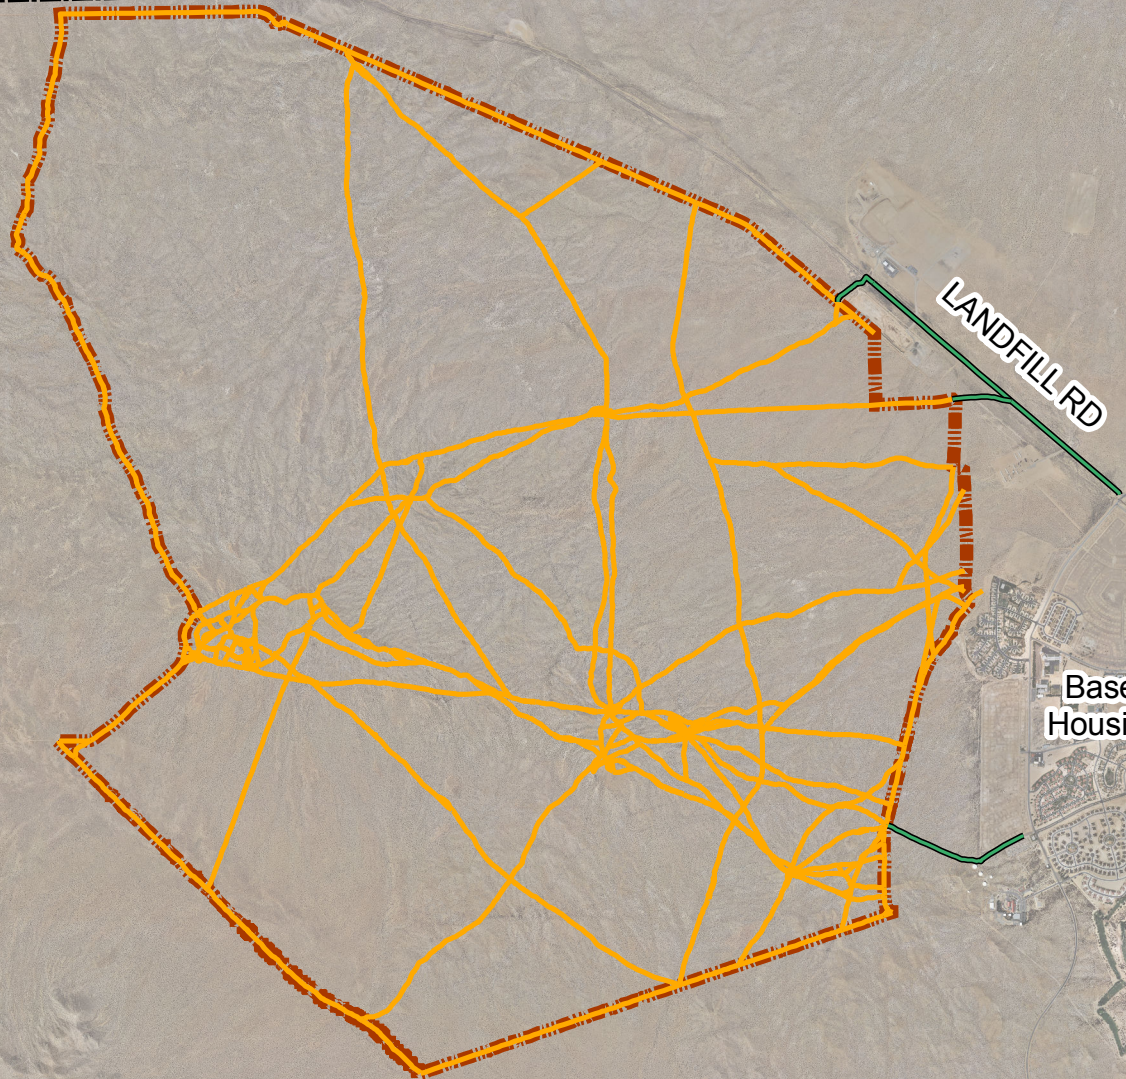

# ORV Area 2

TRAINING REQUIRED THROUGH ENVIRONMENTAL MANAGEMENT PRIOR TO ANY ORV AREA USE  
(661) 277-1401

- ORV Area 2
- Authorized Access Route
- EAFB Boundary
- Recreational Trail

Off-Road Vehicle (ORV) Area 2  
Non-competitive Motorized Vehicles, Non-motorized Vehicles,  
Pedestrian, and Equestrian Use Only  
Edwards Air Force Base, CA